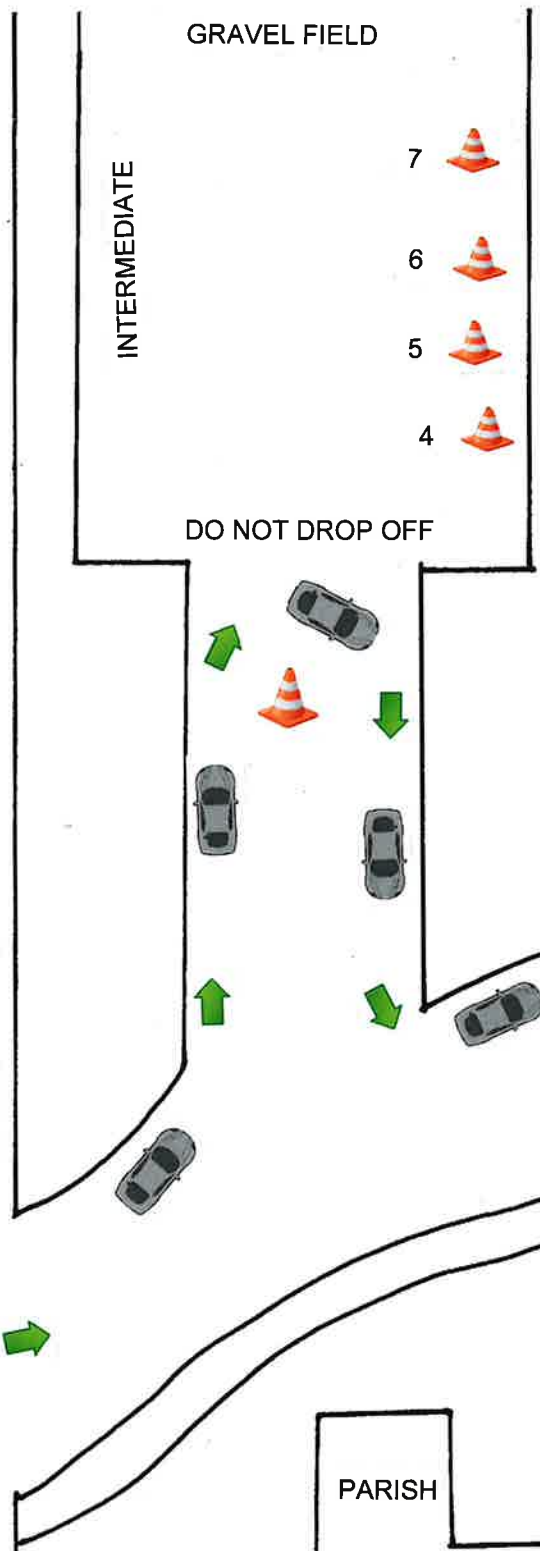

MT SEYMOUR ROAD

GRAVEL FIELD

INTERMEDIATE

7

6

5

4

DO NOT DROP OFF

BACK DOOR

FRONT DOOR

3

PRIMARY

2

1

K

TURF FIELD

GYM

PARKING LOT

DROP OFF AREA

DROP OFF AREA

NO PASSING

NO PASSING

PARKING LOT

PARISH